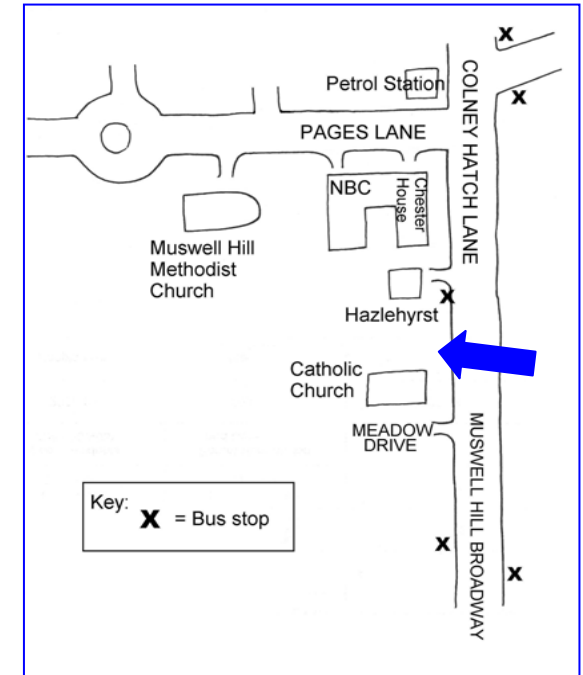

Chester House, Pages Lane, Muswell Hill, London N10 1PR

Telephone 020 8883 7826

Email PatsyR@cathchild.org.uk

Registered charity number 210920