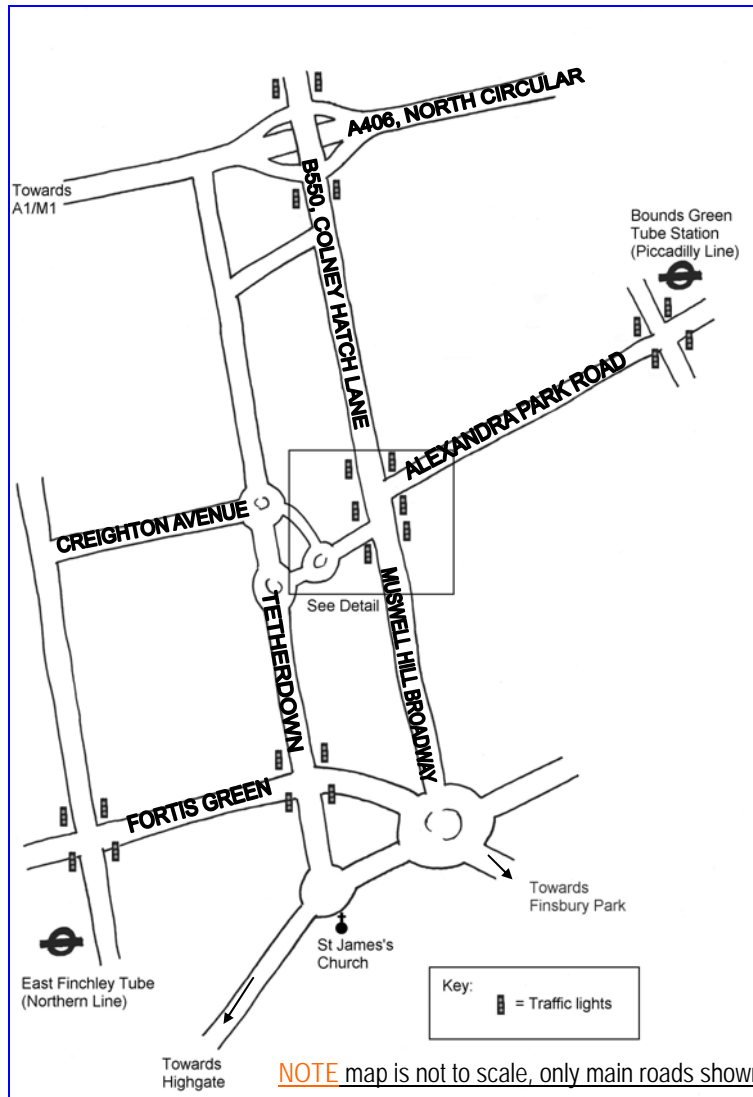

## how to find us

Catholic Children's Society (Westminster)

Crusade of Rescue

**NOTE** map is not to scale, only main roads shown

### TRAVEL INFORMATION

You will find the Bishop Harvey Family Service at the corner of Colney Hatch Lane (B550 into Muswell Hill from the North Circular Road A406) and Pages Lane.

Access to Bishop Harvey Family Service is from Pages Lane through front door number 2, on the right hand side as you face the main building.

#### Travelling by car

North Circular Road (A406), leave at B550 signed for Muswell Hill.

Travel up Colney Hatch Lane about half a mile up a hill and turn right at the traffic lights by the Shell petrol station onto Pages Lane.

#### Chester House is on the left.

There is some street parking on Pages Lane and neighbouring streets.